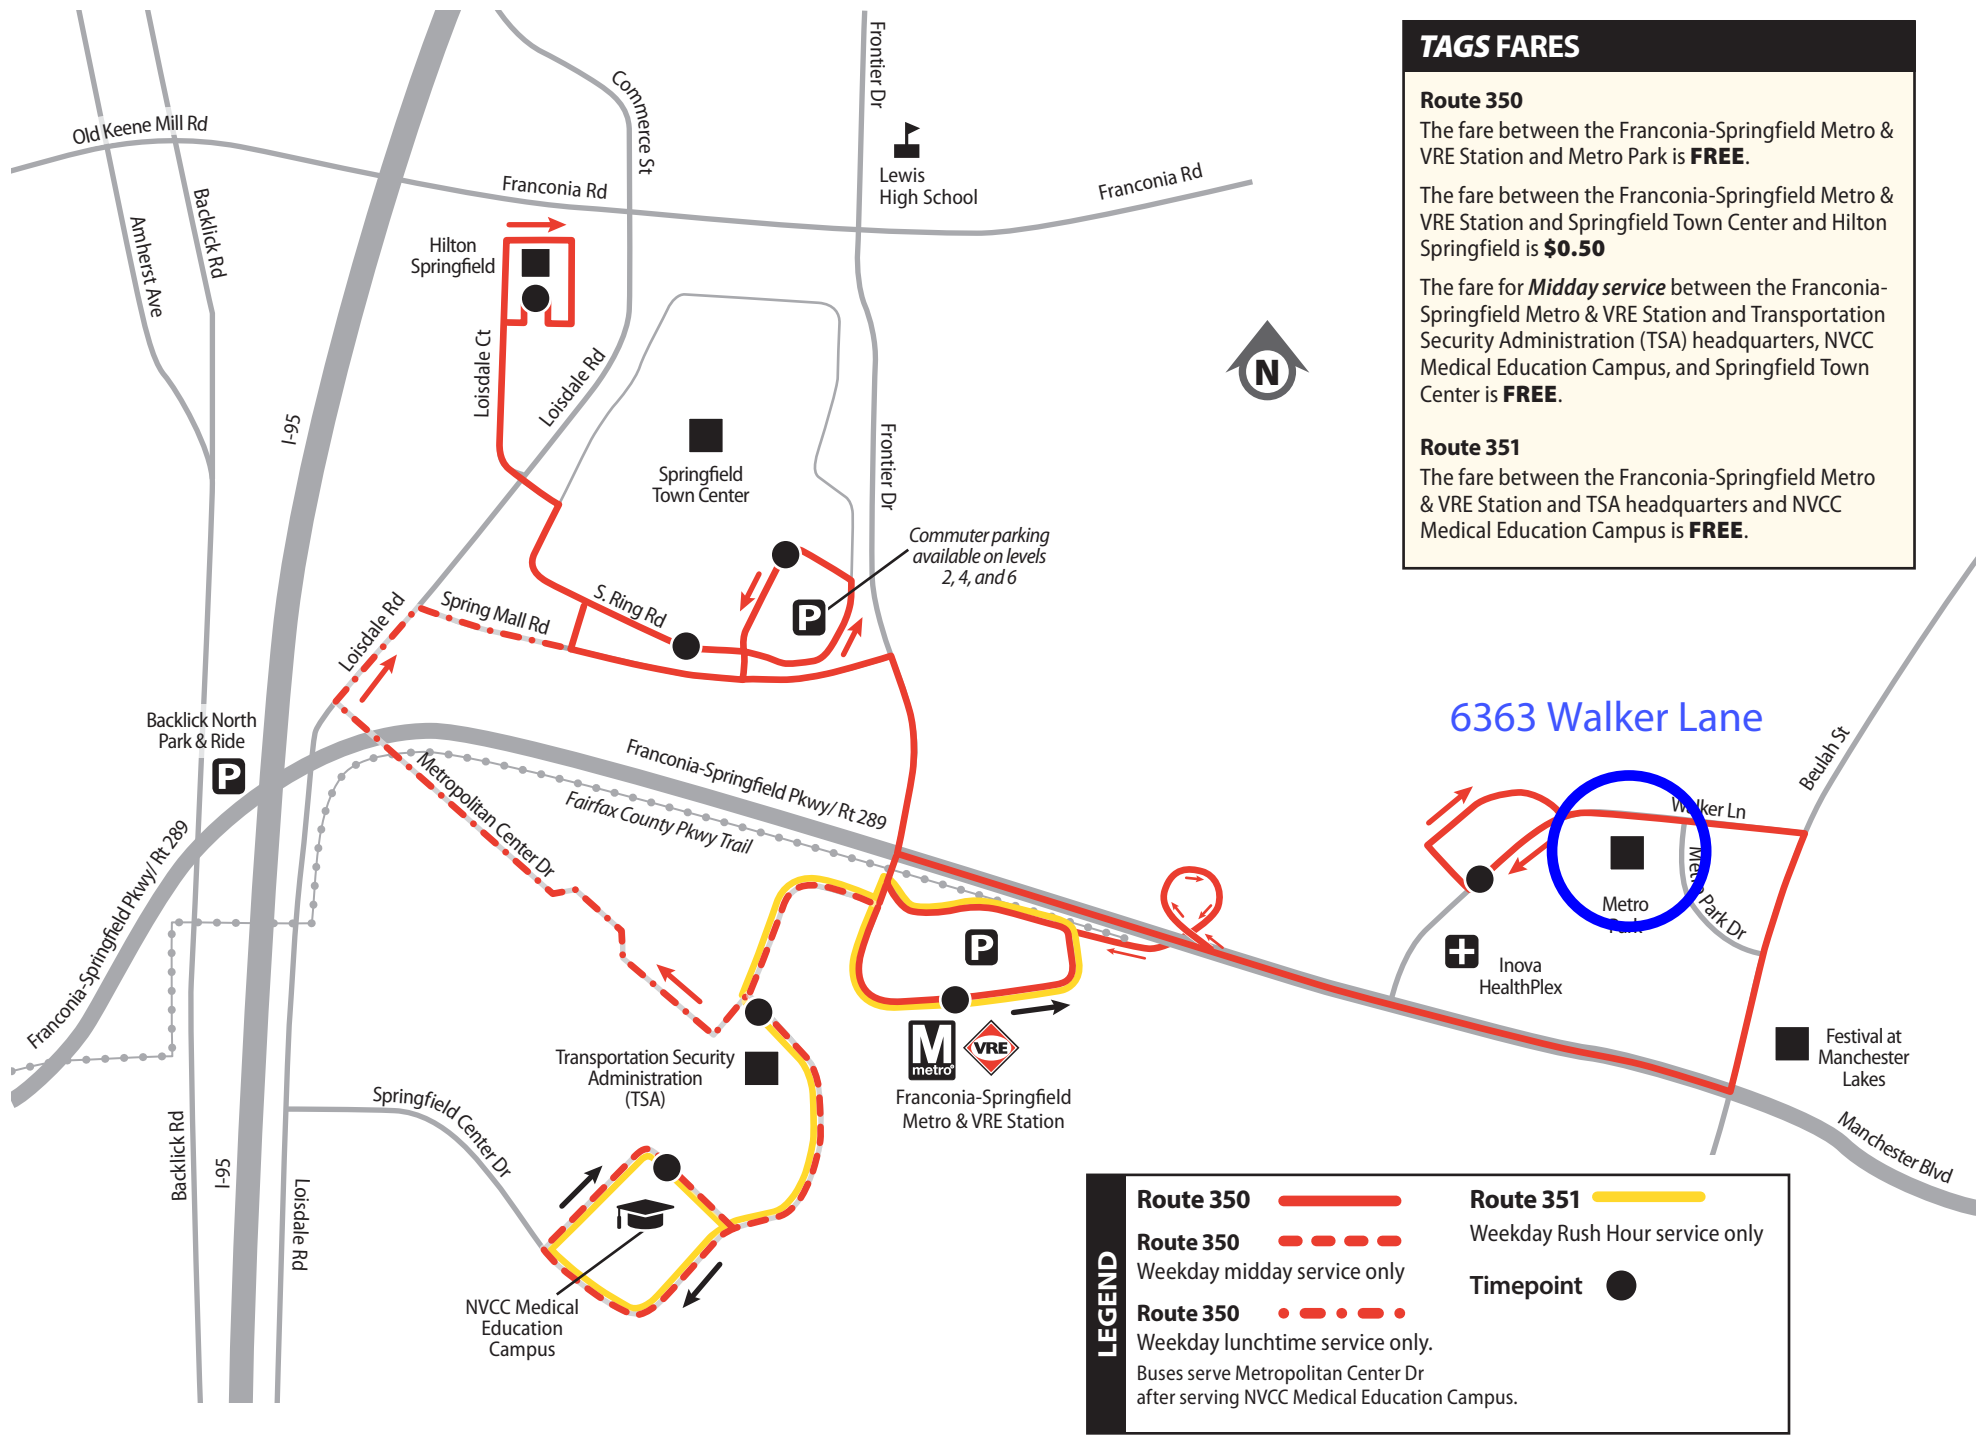

350 • 351

Effective January 4, 2021

TAGS

Springfield Business Circulators
 Franconia-Springfield Metro & VRE Station •
 Metro Park • Springfield Town Center • Hilton
 Springfield • Transportation Security Administration
 (TSA) • NVCC Medical Education Campus

350 Weekday Service Only

351 Weekday Rush Hour Service Only

FAIRFAX
CONNECTOR

For fares and important information
 about the bus system, see the brochure:
Fares, Policies & General Information

FAIRFAX CONNECTOR
BusTracker
 REAL-TIME SERVICE INFORMATION
fairfaxconnector.com

703-339-7200 TTY 703-339-1608
 @ffxconnector /fairfaxconnector

TAGS FARES

Route 350
 The fare between the Franconia-Springfield Metro & VRE Station and Metro Park is **FREE**.
 The fare between the Franconia-Springfield Metro & VRE Station and Springfield Town Center and Hilton Springfield is **\$0.50**.
 The fare for *Midday service* between the Franconia-Springfield Metro & VRE Station and Transportation Security Administration (TSA) headquarters, NVCC Medical Education Campus, and Springfield Town Center is **FREE**.

Route 351
 The fare between the Franconia-Springfield Metro & VRE Station and TSA headquarters and NVCC Medical Education Campus is **FREE**.

- Use exact fare; drivers do not carry change.
- Smoking, eating, drinking, and littering are strictly prohibited.
- Strollers must be folded.
- Use earphones with audio and video devices.
- Service animals are permitted on the bus. Other small animals are permitted only if transported in a closed pet carrier.